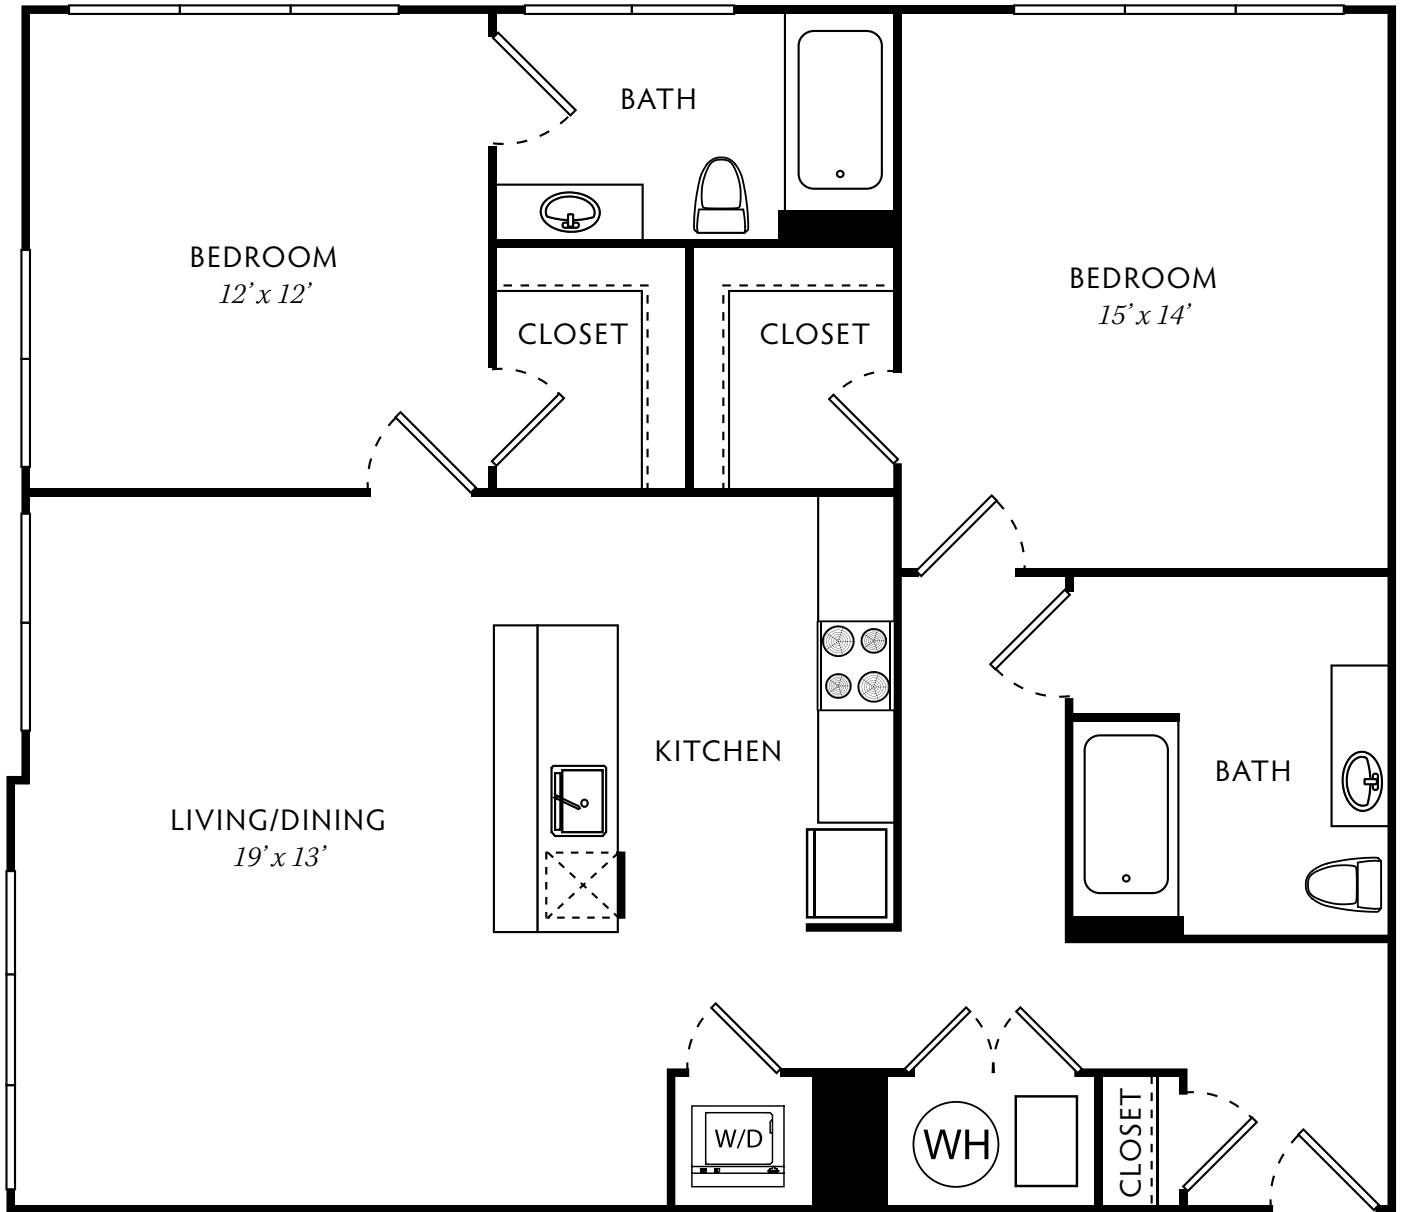

the MOORE

2 Bedroom • 2 Bath
1,232 Square Feet

the VIEW

LEASING CENTER | 15 SOMERSET LANE
EDGEWATER, NJ 07020 | 201.699.0388
INFO@PEMBROKEMGMT.COM
EDGEWATERHARBORNJ.COM

All dimensions are approximate and subject to normal construction variances and tolerances. Square footage exceeds the useable floor area. Subject to change without notice.

THE VIEW WEST